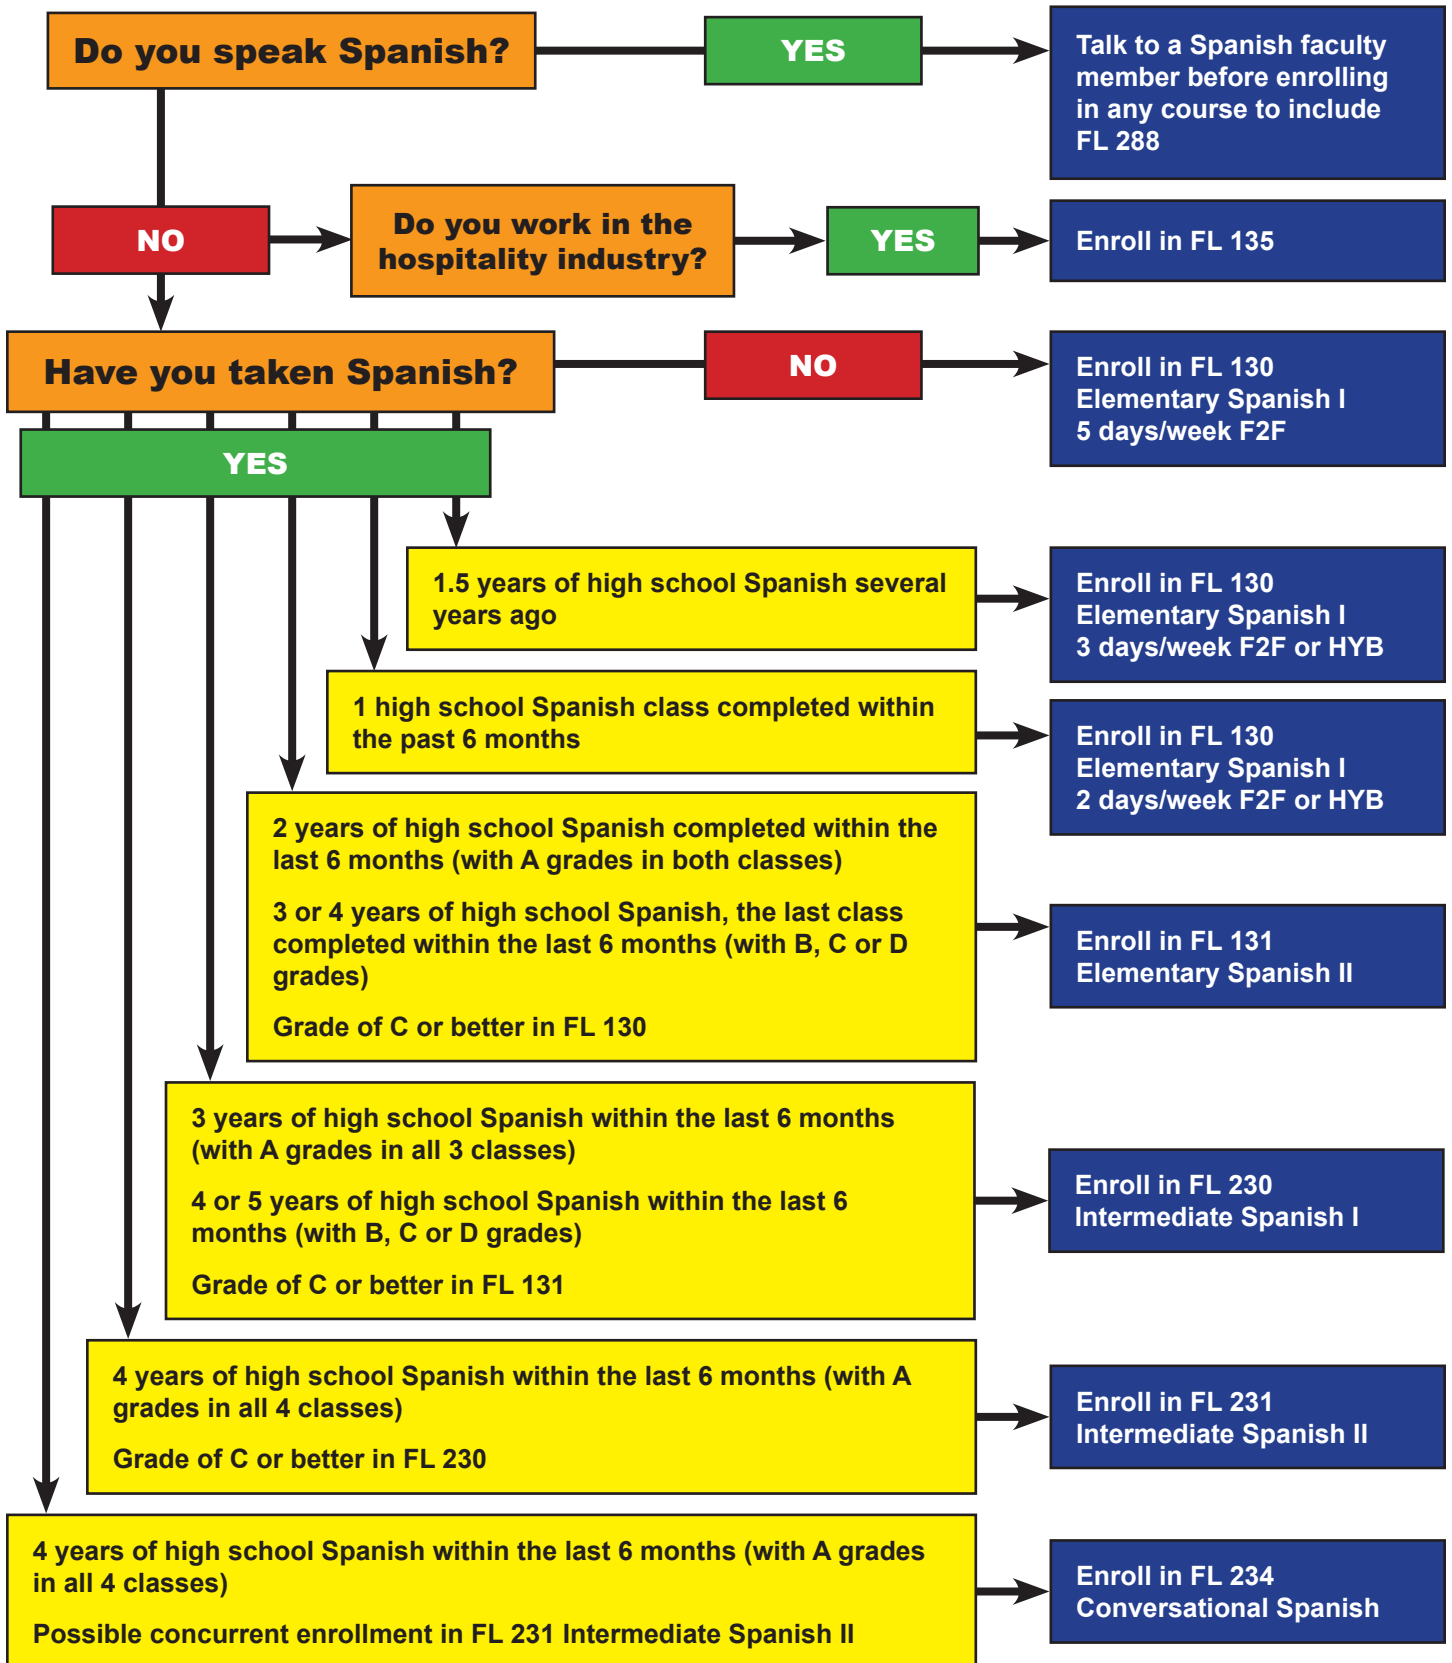

Guidelines for Enrolling in Spanish Classes at Johnson County Community College

Any questions about placement?

- Talk to a JCCC counselor.
- Take the Spanish placement test and speak with the Foreign Language Chair or Spanish faculty afterward
- Ask about the CLEP examination, as you may be able to earn college credit for prior learning. Go to www.jccc.edu and search for CLEP.