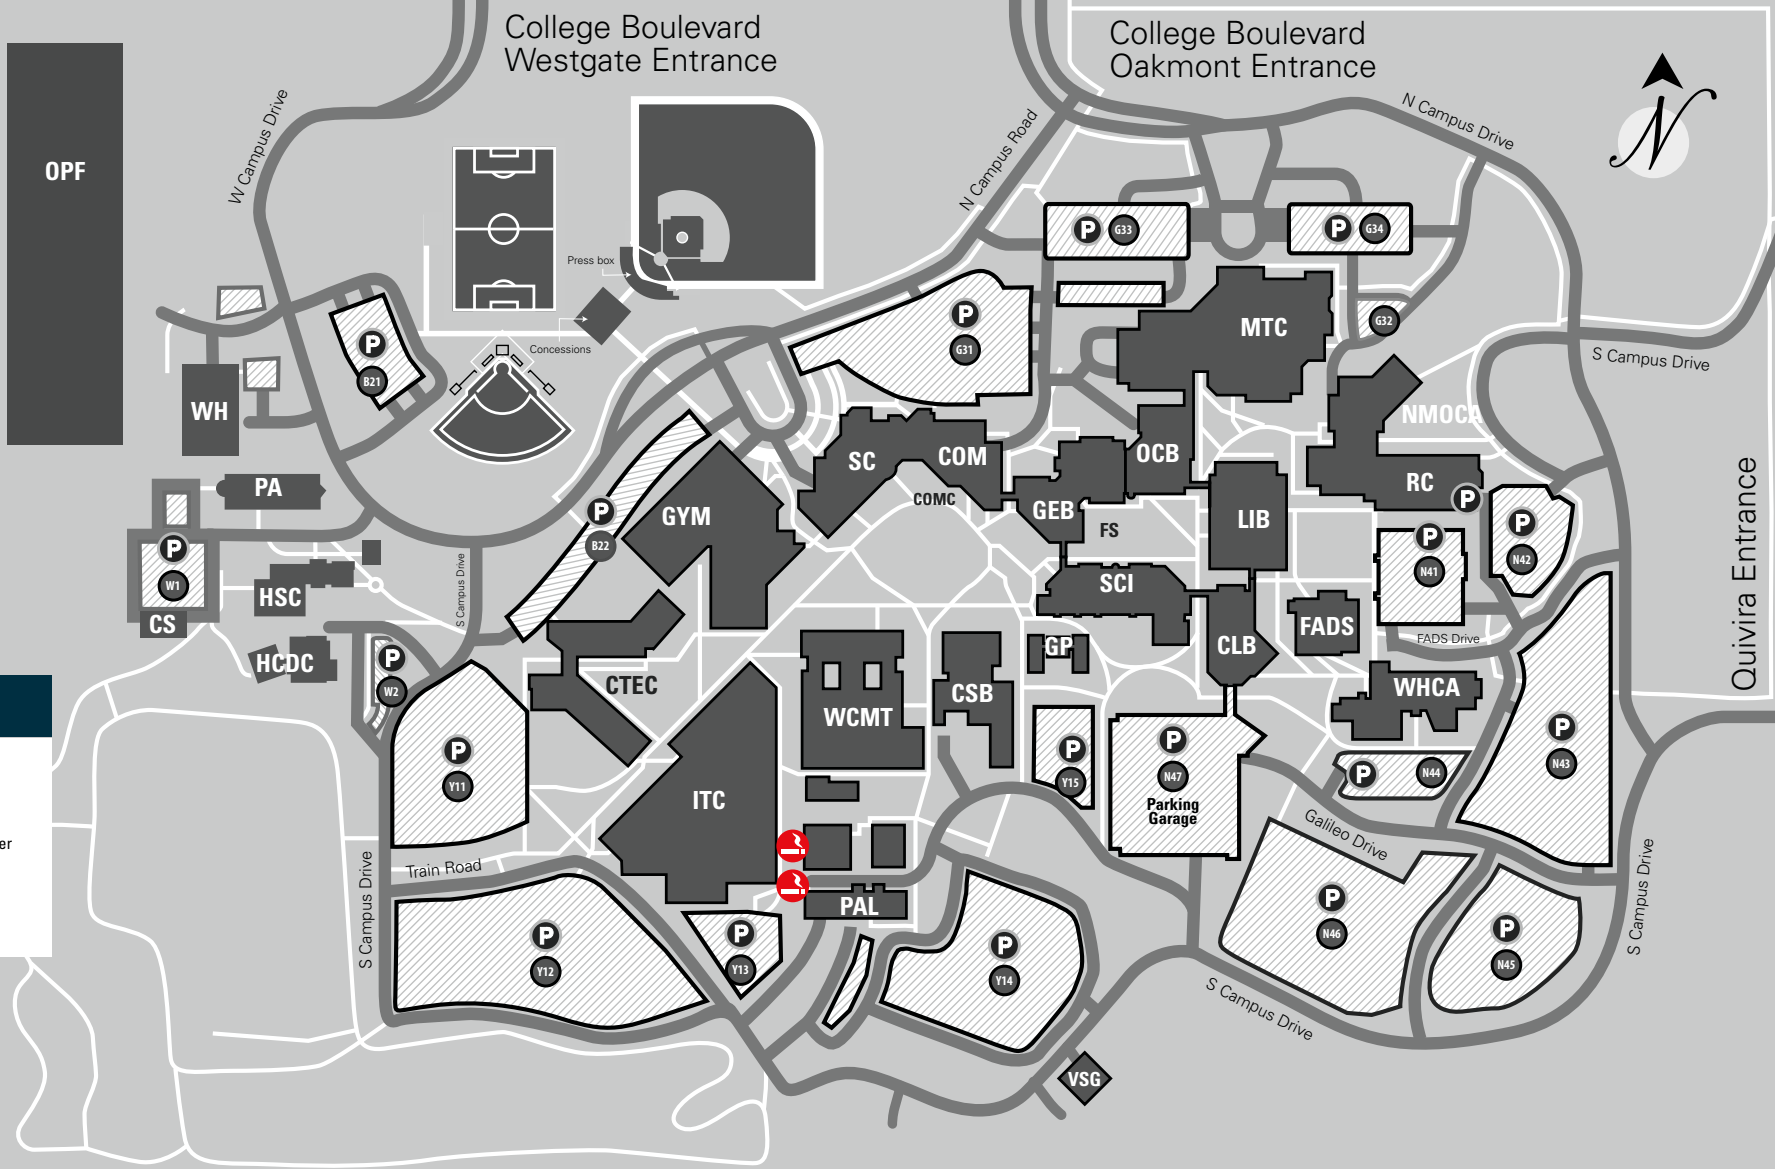

KEY

-  Parking
-  Parking Lot Number
-  Designated Smoking Area

SMOKING MAP

Use of Tobacco and Smoke Products is prohibited in any College building or property except in the outdoor designated areas. Any violation of this Policy can be fined by the JCCC Police Department as set forth in the Tobacco and Smoke Free Campus Operating Procedure 428.01.

- CLB** Classroom Laboratory Building
- COM** Commons Building
- COMC** Commons Courtyard
- CS** Compost Shed
- CSB** Campus Services Building
- CTEC** Hugh L. Libby Career and Technical Education Center
- FADS** Fine Arts & Design Studios
- FS** Fountain Square
- GEB** General Education Building

- GP** Galileo's Pavilion
- GYM** Gymnasium
- HCDC** Hiersteiner Child Development Center
- HSC** Horticultural Science Center
- ITC** Industrial Training Center
- LIB** Billington Library
- MTC** Midwest Trust Center
- NMOCA** Nerman Museum of Contemporary Art
- OCB** Office and Classroom Building
- OPF** Open Petal Farm

- PA** Police Academy
- PAL** Plumbing & Automotive Labs
- PGGG** Parking Garage at Galileo's Garden
- RC** Regnier Center
- SC** Student Center
- SCI** Science Building
- VSG** Vehicle Storage Garage
- WCMT** Welding, Construction, Machining Technology
- WH** Warehouse
- WHCA** Wylie Hospitality and Culinary Academy